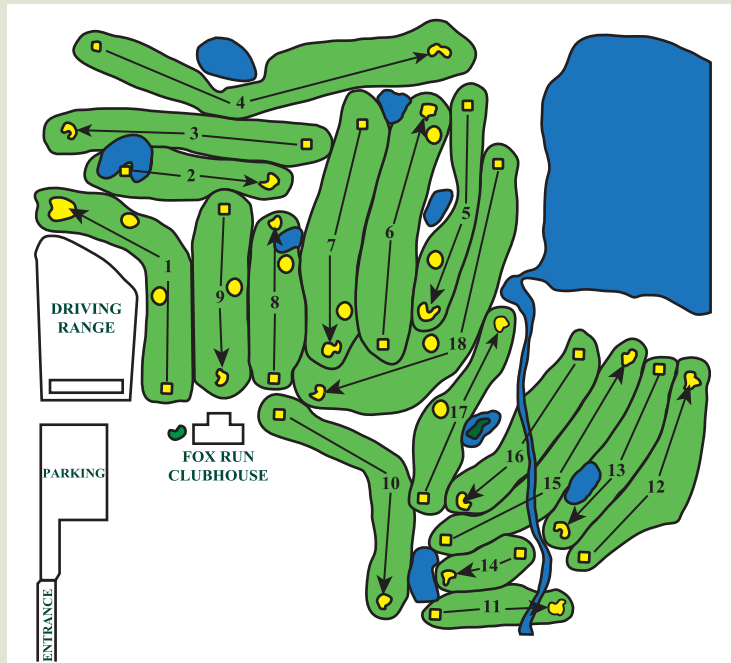

FOX RUN GOLF COURSE

Date Played: _____

Scorer's Signature: _____

Attested Signature: _____

**BOX 3149
FORT SASKATCHEWAN
OFFICE (780) 998-4653**

MEADOWVIEW SOD FARMS LTD: (780) 998-7144

"Coca-Cola", "Always" and the Distinctive Bottle are registered trademarks of Coca-Cola Ltd.

TEE TIME: (780) 998-4653

HOLES	BLUE	WHITE	RED	PAR	HANDICAP								
1	391	377	357	4	3								
2	225	165	155	3	5								
3	325	313	298	4	17								
4	538	523	465	5	1								
5	360	349	330	4	13								
6	395	378	350	4	7								
7	410	395	335	4	9								
8	277	253	238	4	15								
9	328	312	303	4	11								
OUT	3249	3065	2831	36									

R.C.G.A. rules all play except where local rules prevail.

- Staked or ribboned trees - relief plus one club length (Rule 20).
- Out of bounds - white stakes, boundary fences, parking lot, driving range, left side #15 and right side #18
- Water hazard - yellow stakes (Rule 26).
- Lateral water hazard - red stakes (Rules 26).

Local Rules

1. The first player to the tee hits when ready, and the fairway is open. (Replaces the honour system.)
2. On the fairway, when a player is ready to hit, the way to the green is clear and the player can hit safely, the player hits.
3. The course should be played in 4 ¼ hours. The Marshall on the course is there to assist you. He has absolute authority over conduct and speed of play.
4. Carts must be kept away from tees and aprons.
5. Roads, cartpaths, pipelines, sprinklers, GUR and staked trees - free drop 2 club lengths not closer to hole.
6. Winter rules are in effect when playing through the fairways. Lie may be improved but not stance.
7. Proper golf dress required.